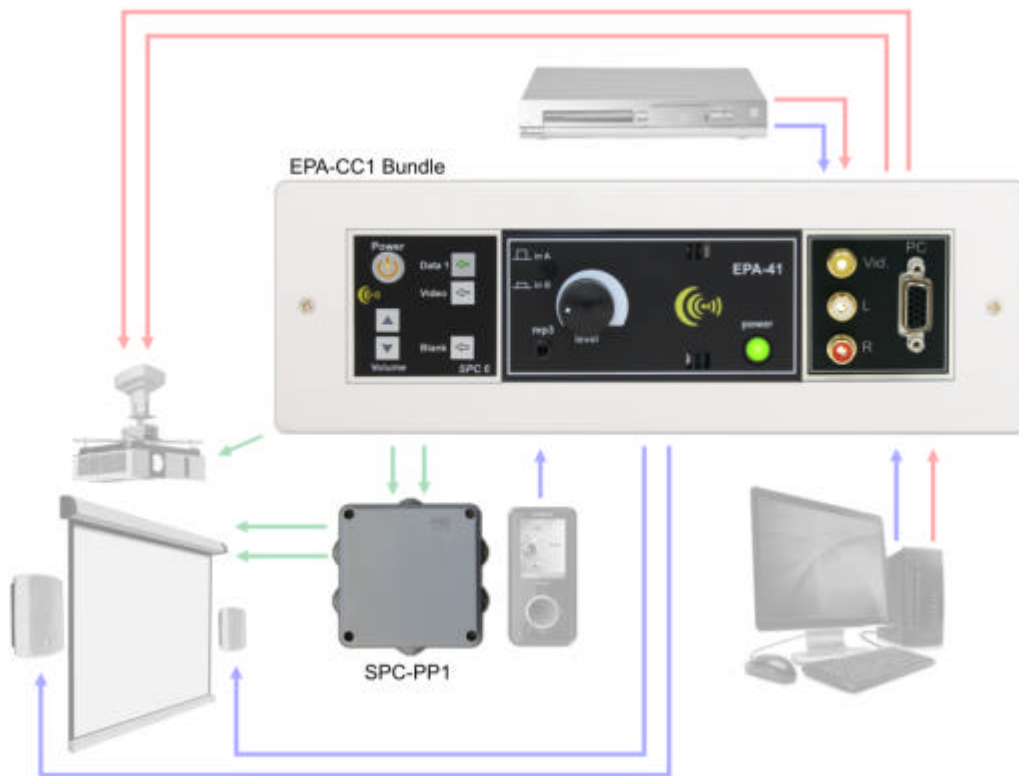

Energy Saving and Control

On the SPC an input is provided to enable: room occupancy shutdown via an external PIR sensor, panel lockout via a key switch, system shutdown via a volt-free contact, or shut down after a period of inactivity. The SPCs can also be integrated into a building management system. Using the SPC-PP1 power can be turned off to any connected displays.

To program the unit it is only necessary to download a library module for complete control over the display. Full customisation over input selection (e.g. warm up and cool down times) is also provided. For further control the installer can set up a four-button sequence to lock and unlock the panels operation.

The EPA-41 twenty watt amplifier is an 86% efficient class D design offering higher quality sound with lower power usage.

Typical application

Accessories

The modular nature of many iKON ranges provides flexibility in specification of plates. Here is an input plate that could be used in conjunction with the EPA-CC1 bundle.