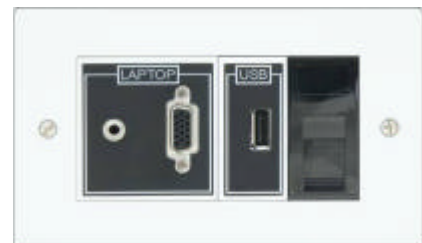

Technical Support

iKON technicians have over 100 years combined experience in the design and installation of audio and AV systems and we are here to provide you with specialist help and advice.