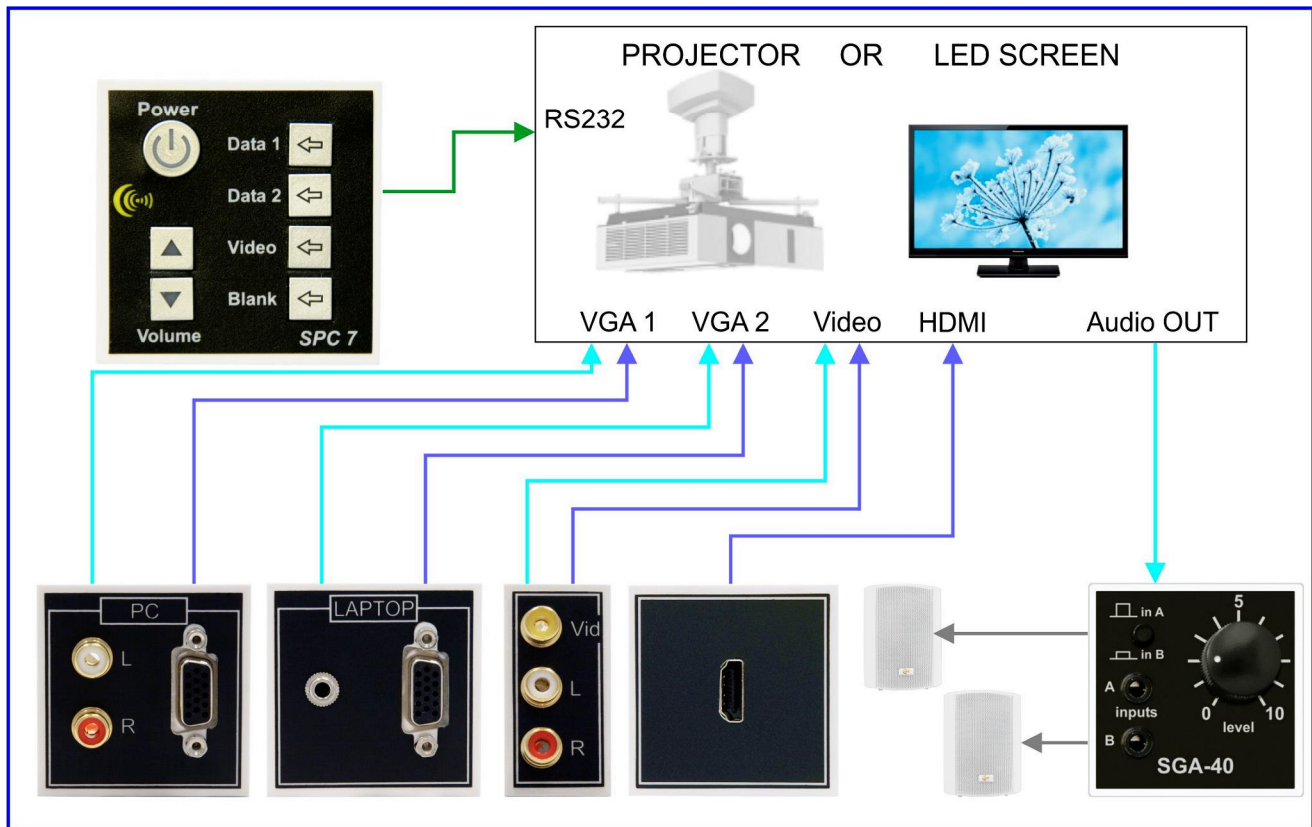

SPC-7 Typical Application

The SPC-7 provides control of a video projector or flat screen display using either the internal or external speakers or amplification.

Typical Use

Classrooms, meeting rooms, exhibitions, hotels, bars & restaurants or anywhere where control over a display is required.

Description

The SPC-7 is connected to the RS232 port of the display to control power and input select.

It supports selection of 2 x PC inputs and 2 x Video input allowing both composite video and HDMI to be used with the audio switched simultaneously with the video. Control of the volume is also carried out on the display and can use the internal amplifier and speakers or external units. The diagram above shows the SGA-40 amplifier used and this is suitable for classrooms and small meeting rooms. All inputs to the display can be directly connected or fed via wall panels as illustrated.

Control and installation

To program the unit it is only necessary to download a library module for complete control over the display. Full customisation over input selection (e.g. warm up and cool down times) is also provided.

Accessories

The SPC-7 is supplied complete with a white UK size mounting frame and a 12V power supply. Please select input panels from our wide range available in a variety of configurations.

The SPC-7 can be fitted into one of our desk access modules along with input panels from our Euro range as well as the SGA-40 amplifier.