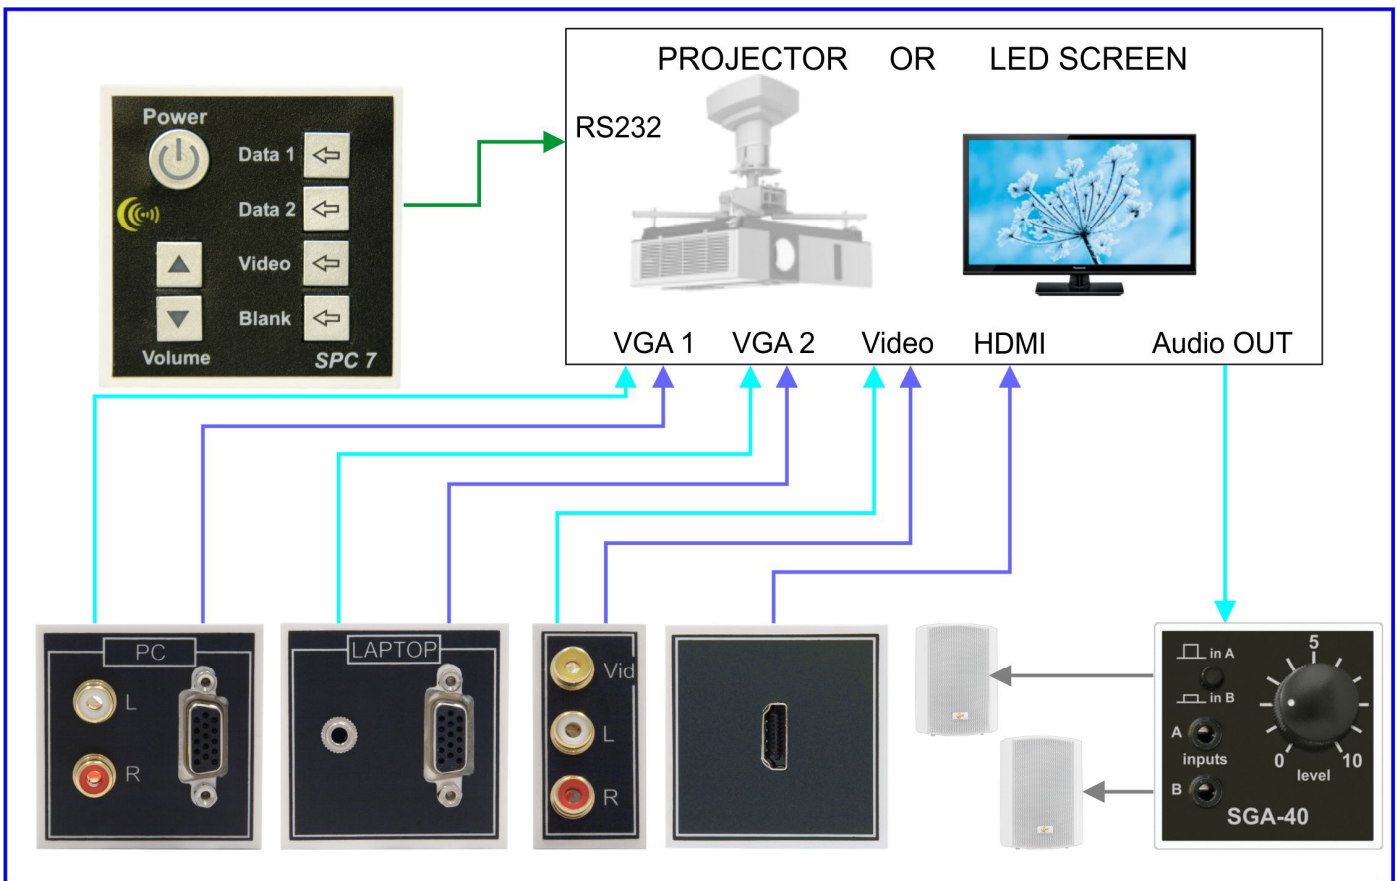

SPC-7 Typical Application

The SPC-7 provides control of a video projector or flat screen display using either the internal or external speakers or amplification.

Typical Use

Classrooms, meeting rooms, exhibitions, hotels, bars & restaurants or anywhere where control over a display is required.

Description

The SPC-7 is connected to the RS232 port of the display to control power and input select.

It supports selection of 2 x PC inputs and 2 x Video input allowing both composite video and HDMI to be used with the audio switched simultaneously with the video. Control of the volume is also carried out on the display and can use the internal amplifier and speakers or external units. The diagram above shows the SGA-40 amplifier used and this is suitable for classrooms and small meeting rooms. All inputs to the display can be directly connected or fed via wall panels as illustrated.

Control and installation

To program the unit it is only necessary to download a library module for complete control over the display. Full customisation over input selection (e.g. warm up and cool down times) is also provided.

Accessories

The SPC-7 is supplied complete with a white UK size mounting frame and a 12V power supply. Please select input panels from our wide range available in a variety of configurations.

The SPC-7 can be fitted into one of our desk access modules along with input panels from our Euro range as well as the SGA-40 amplifier.